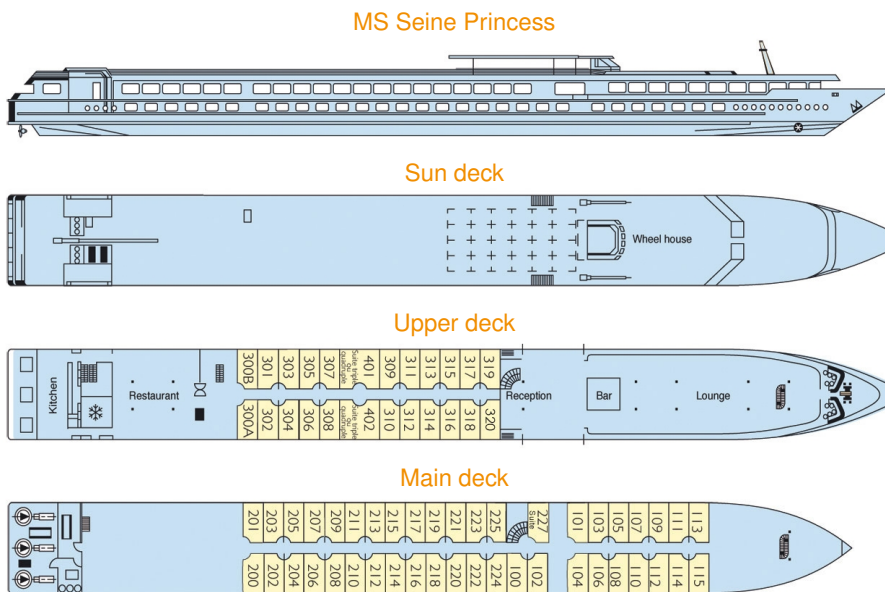

MS Seine Princess 4* PREMIUM

MS Seine Princess sails on the Seine.

Built : 2002 - refurbished in 2010

Length : 110 m long

Width : 11,40 m wide

Cabins : 67 cabins

Passengers : 138 passengers

Facilities : lounge-bar with a dance floor - bar - dining room - large sundeck with deckchairs - gift shop. Central heating, 220V electricity - air-conditioning - radar - radiophone - wifi on board.

2 DECK SHIP

THE CABINS

Equipments : all cabins are equipped with shower and toilet, hairdryer, satellite TV, radio, safe.

- **Upper deck :** 24 cabins (22 twins, 2 suites (3 or 4 beds cabins))
- **Main deck :** 43 twins